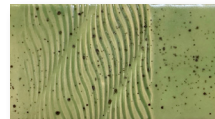

GS404 • Speckled Olive