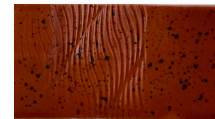

TD510 • Halo Purple

TD511 • Purple Velvet

TD513 • Orange Neon

TD514 • Milk & Honey

SATIN GLAZES

These cone 6 oxidation glazes have a rich, soft, glowing surface. Many of these glazes are semi-transparent and work great with Georgies Interactive Pigments. Mix and layer to create new shades and tones. The ‘satin’ surface creates a great assurance of food safety and durability without the gloss. These glazes are zinc-free.

When you buy ...	4 oz	Pint	Gallon
GS409 Purple	\$9.00	\$21.00	\$115.50
GS410 White	\$9.00	\$21.00	\$92.50
GS412 Black	\$9.00	\$21.00	\$115.50
GS413 Robin's Egg	\$9.00	\$21.00	\$92.50

GS402 • Translucent

GS403 • Ocean Motion

GS404 • Speckled Olive

GS406 • Speckled Sienna

GS408 • Soft Pink

GS409 • Purple

GS410 • White

GS412 • Black

GS413 • Robin's Egg

SAMPLE SETS

Each set contains 4oz jars of all the colors. Perfect for trying out color combinations and mixing with our ^6 glazes and pigments.

TDK1 Tie-Dye set (retail value \$148.50)..... **\$81.68**

GSK1 Satin set (retail value \$108.00) **\$59.40**